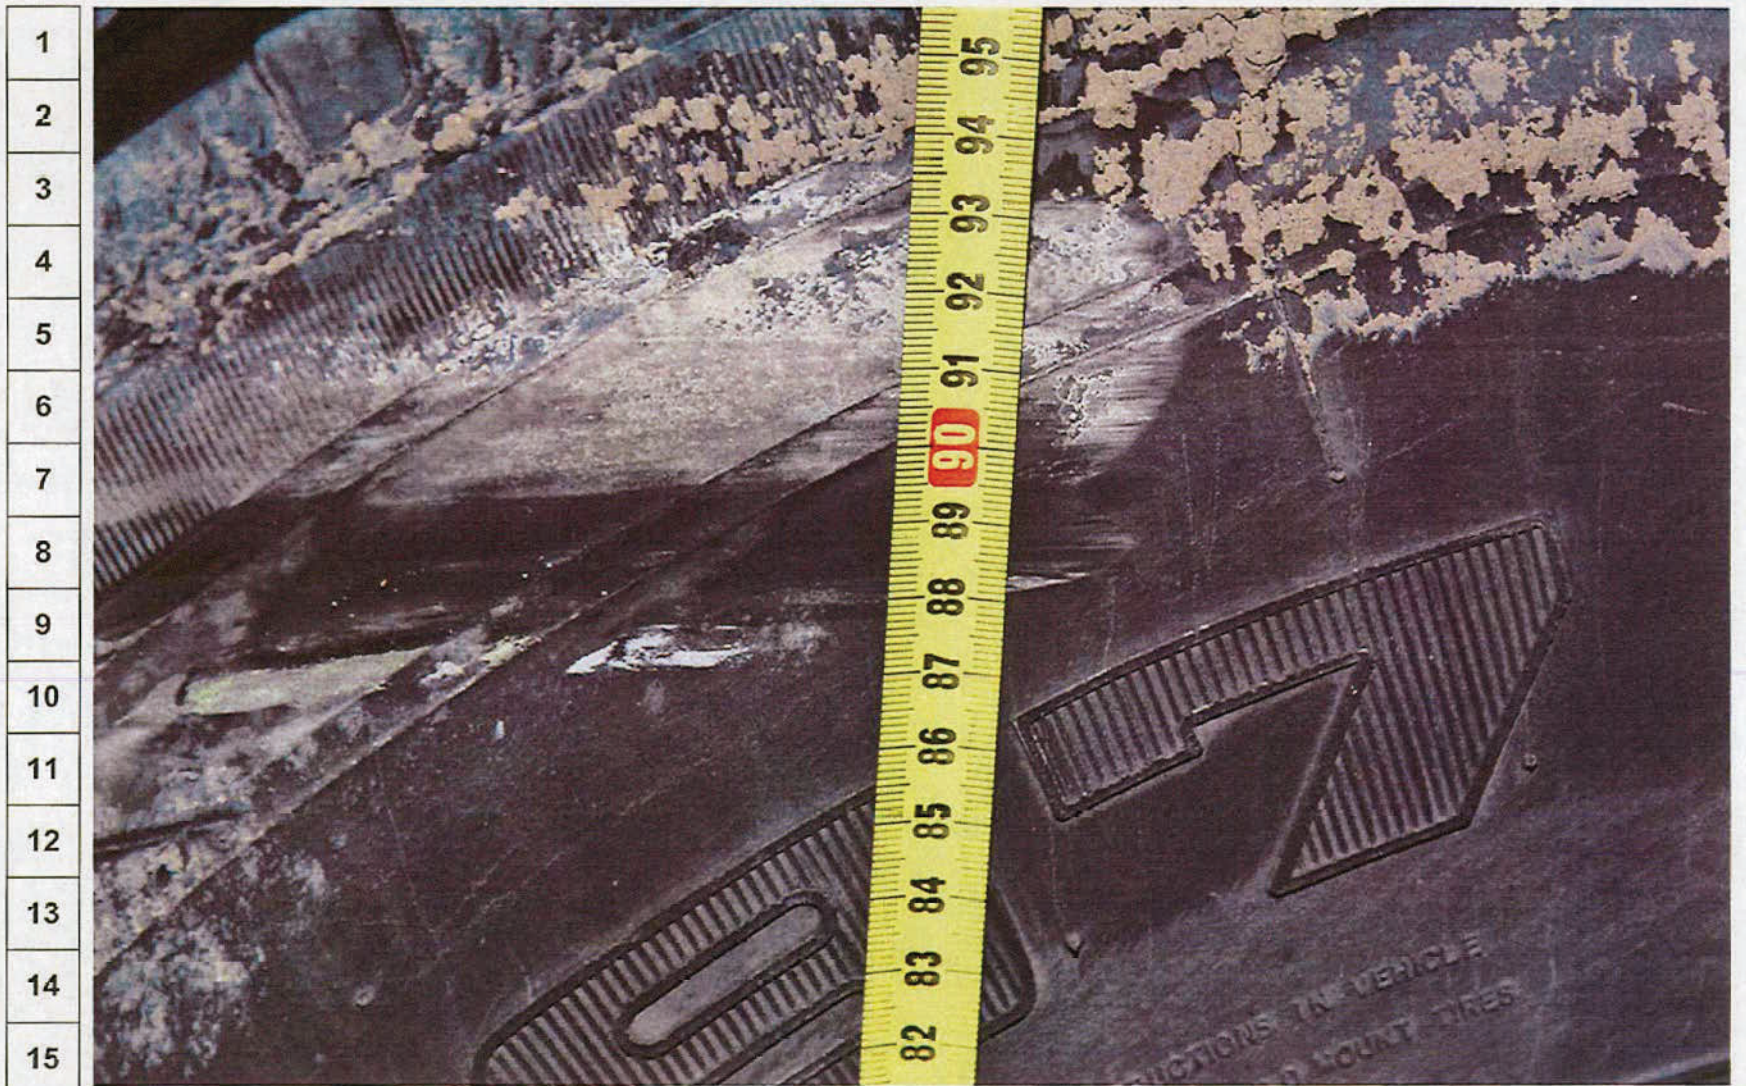

Shows a closer view of the front steer tyre of the semi trailer.

Queensland
Police Service

Ipswich
Forensic
Crash
Unit

INCIDENT

Traffic incident
on Warrego
Highway, North
Ipswich on
05/06/2011

	A	B	C	D	E	F	G	H	I	J	K	L	M	N	O	P	Q	R	S	T	U	V	W
--	---	---	---	---	---	---	---	---	---	---	---	---	---	---	---	---	---	---	---	---	---	---	---

Photograph 31

Shows a view of the left front steer tyre of the semitrailer.

Queensland
Police Service

Ipswich
Forensic
Crash
Unit

INCIDENT

Traffic incident
on Warrego
Highway, North
Ipswich on
05/06/2011

A	B	C	D	E	F	G	H	I	J	K	L	M	N	O	P	Q	R	S	T	U	V	W
---	---	---	---	---	---	---	---	---	---	---	---	---	---	---	---	---	---	---	---	---	---	---