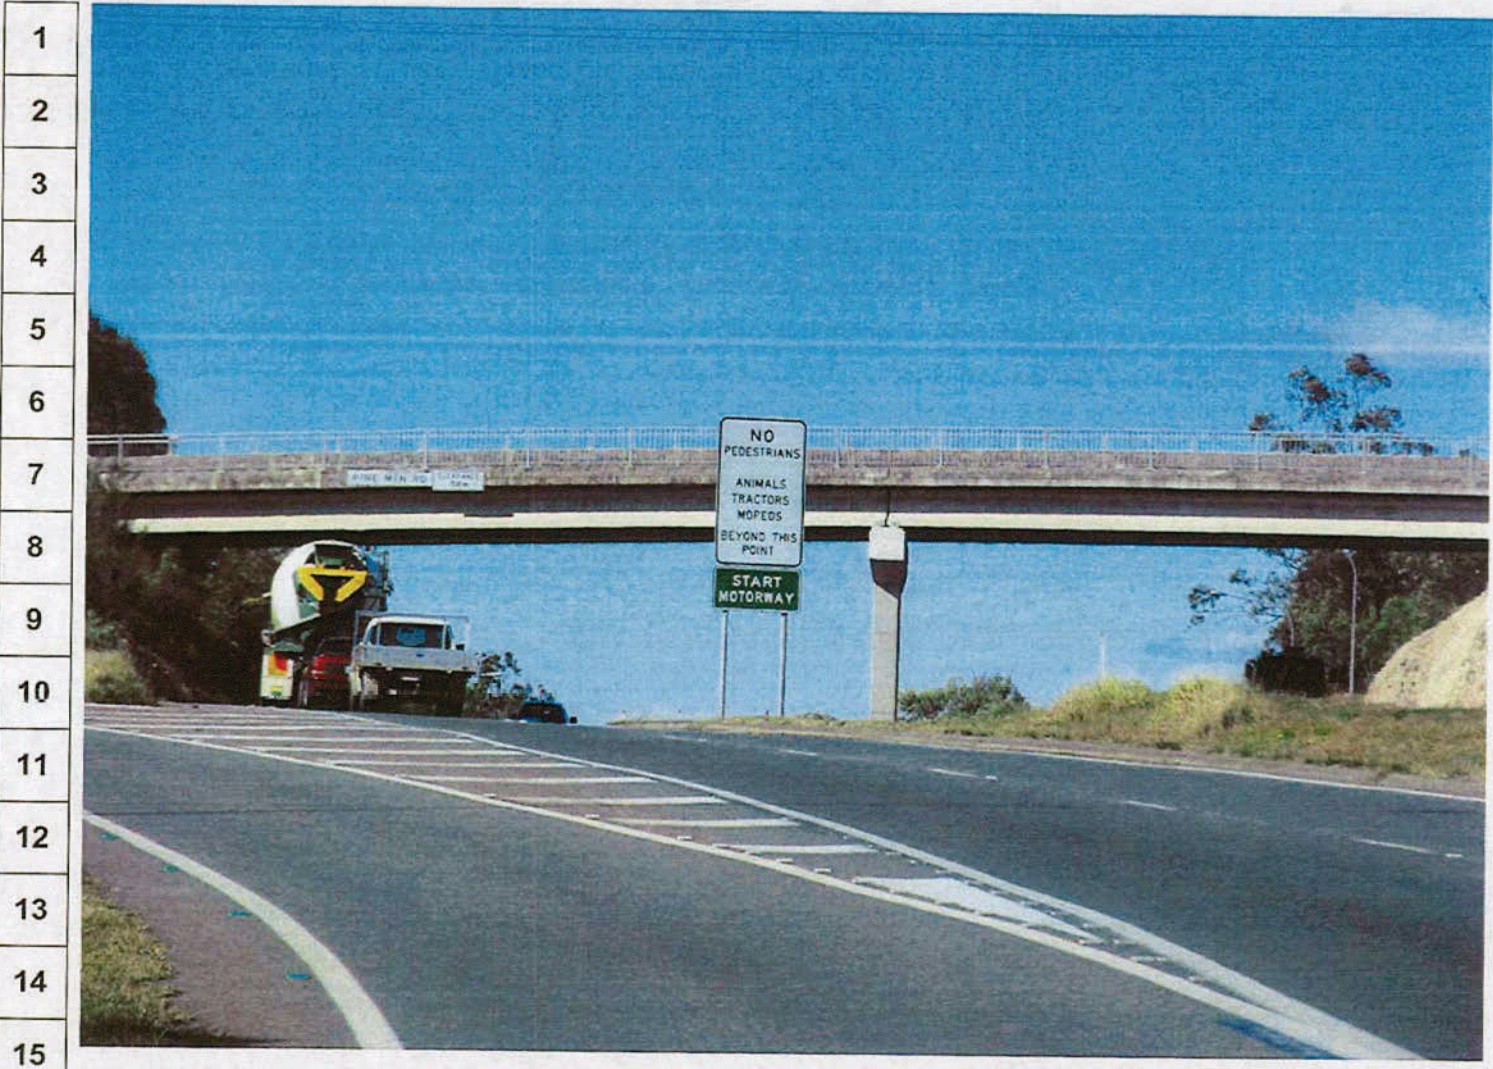

Queensland
Police Service

Ipswich
Forensic
Crash
Unit

INCIDENT

Traffic incident
on Warrego
Highway, North
Ipswich on
05/06/2011

	A	B	C	D	E	F	G	H	I	J	K	L	M	N	O	P	Q	R	S	T	U	V	W

Photograph 38

Shows a view of "Road Access" signs erected on the eastbound lanes of the Warrego Highway at the Pine Mountain Road offramp.