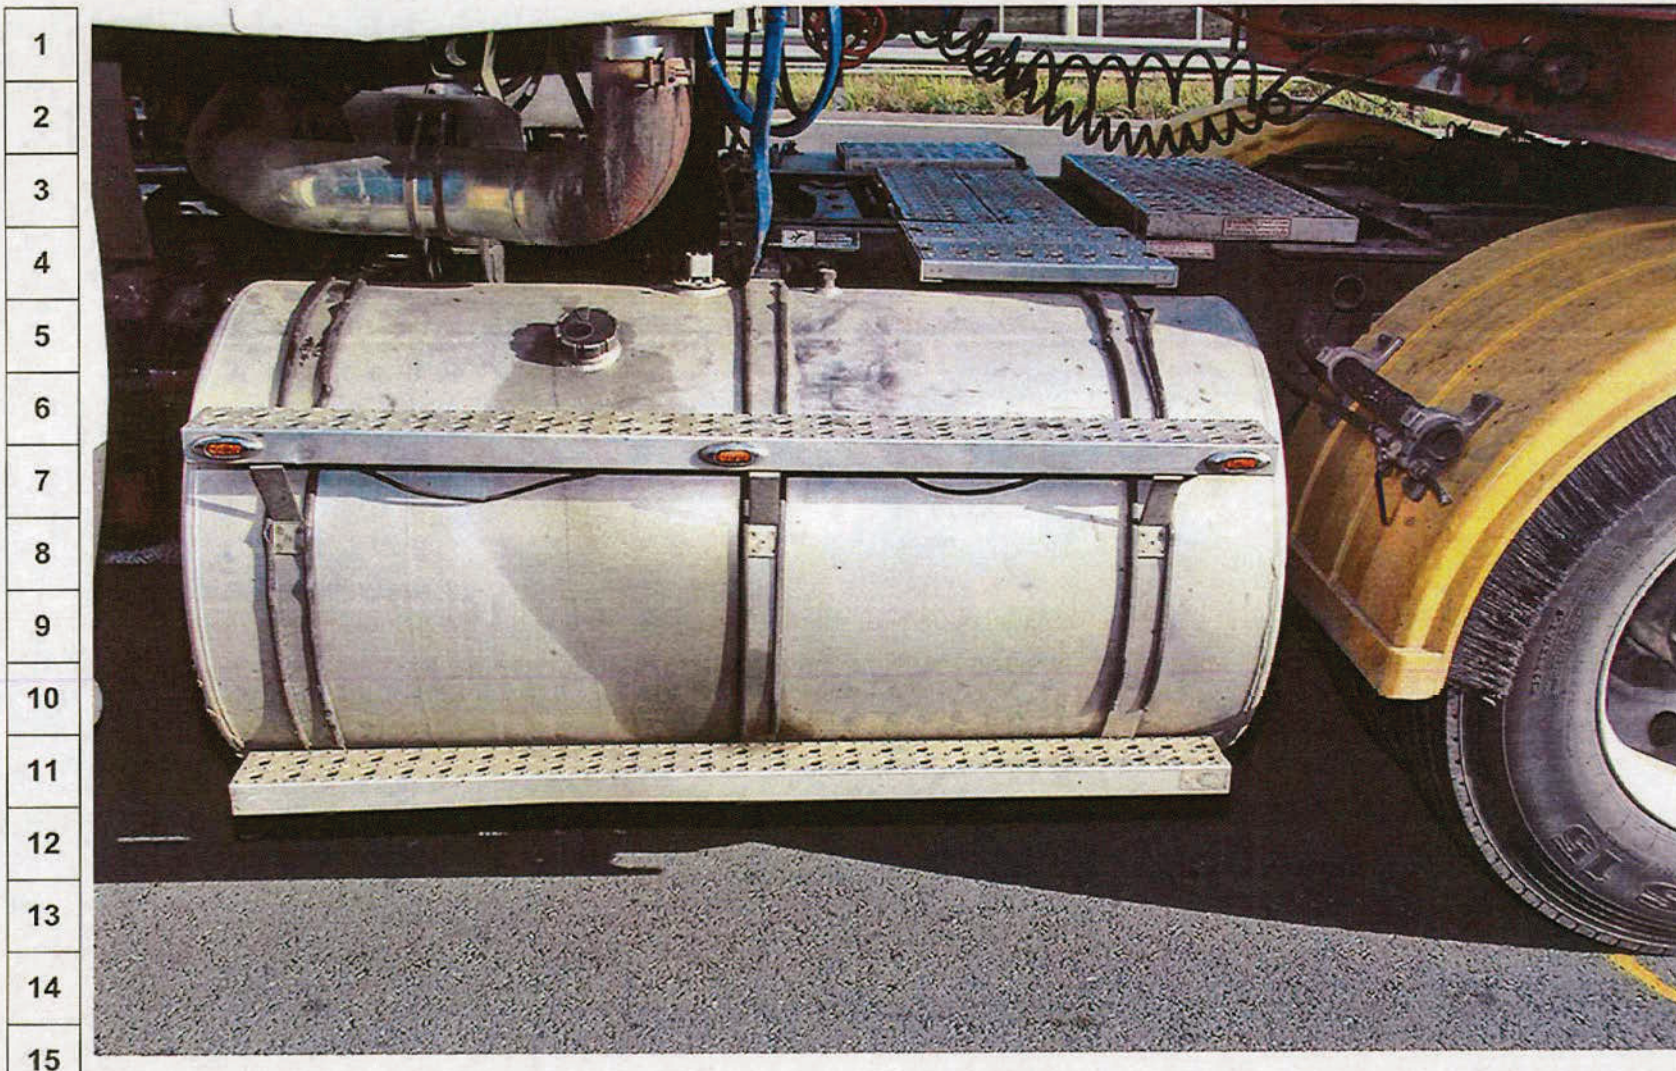

Photograph 31

Shows a view of the left front steer tyre of the semitrailer.

Queensland
Police Service

Ipswich
Forensic
Crash
Unit

INCIDENT

Traffic incident
on Warrego
Highway, North
Ipswich on
05/06/2011

A	B	C	D	E	F	G	H	I	J	K	L	M	N	O	P	Q	R	S	T	U	V	W
---	---	---	---	---	---	---	---	---	---	---	---	---	---	---	---	---	---	---	---	---	---	---

Photograph 32

Shows a closer view of the left side of the semitrailer.

Queensland
Police Service

Ipswich
Forensic
Crash
Unit

INCIDENT

Traffic incident
on Warrego
Highway, North
Ipswich on
05/06/2011

1
2
3
4
5
6
7
8
9
10
11
12
13
14
15