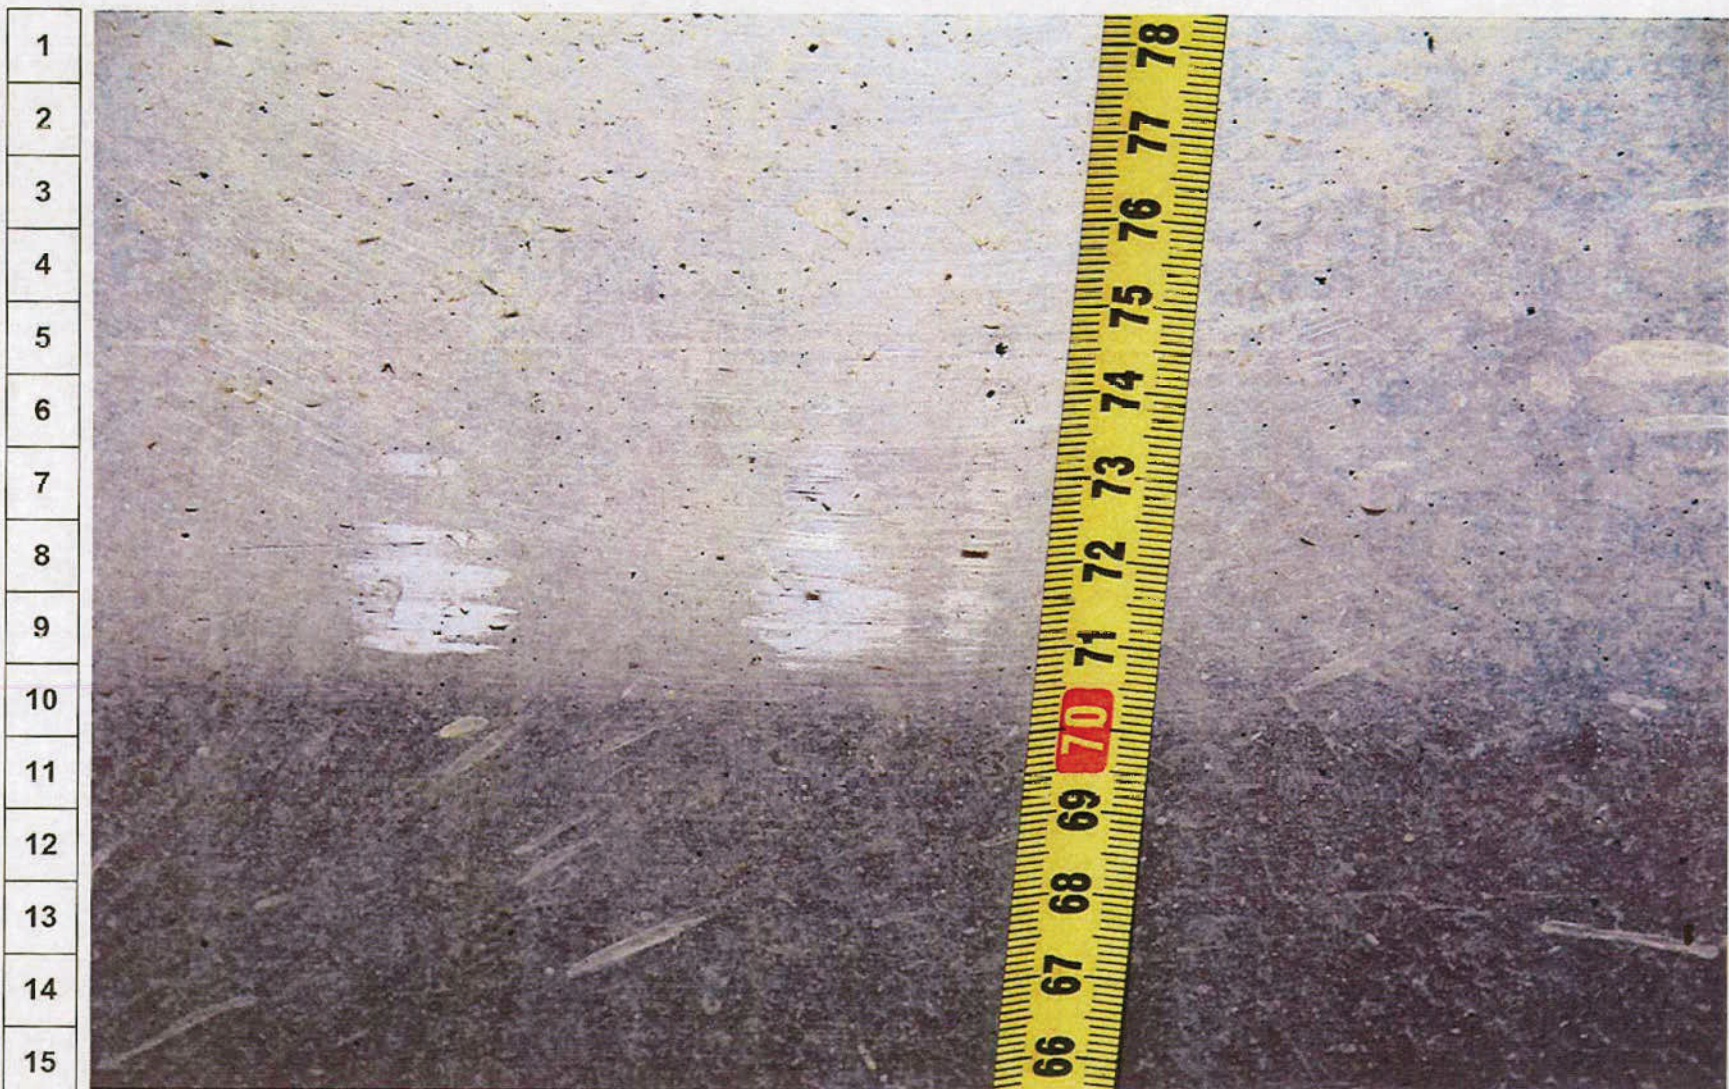

Queensland
Police Service

Ipswich
Forensic
Crash
Unit

INCIDENT

Traffic incident
on Warrego
Highway, North
Ipswich on
05/06/2011

- 1
- 2
- 3
- 4
- 5
- 6
- 7
- 8
- 9
- 10
- 11
- 12
- 13
- 14
- 15

A	B	C	D	E	F	G	H	I	J	K	L	M	N	O	P	Q	R	S	T	U	V	W